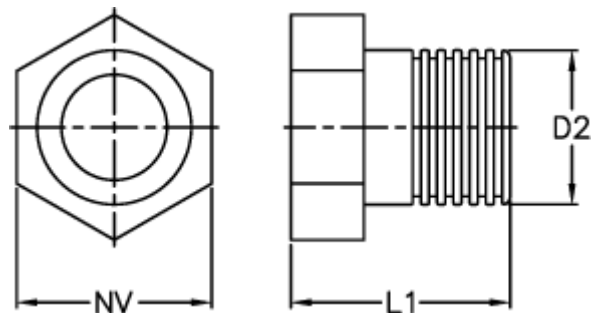

Data Sheet

Article number: 027118917000

Description: Norma end piece BST 1/8 NPT

Measures

D2 = 1/8 NPT

L1 = 14.0

NV = 10